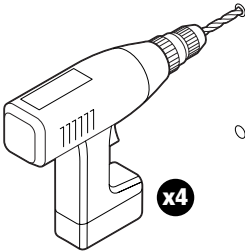

RAYMARINE FLUXGATE COMPASS INSTALLATION GUIDE

Raymarine®
www.raymarine.com

Parts supplied

Fluxgate compass
with 8 m (26 ft) cable

Compass
warning label

No8 x 3/4 inch pan-head
self-tapping screws (x4)

Tools Required

Power Drill

3 mm (1/8 inch) drill

Pozi-drive
screwdriver

D6268-1

Non-magnetic hulls
Coques non magnétiques
Aluminium-Rümpfe
Cascos no magnéticos
Scafi non magnetici

Magnetic hulls
Coques magnétiques
Stahlrümpfe
Cascos magnéticos
Scafi magnetici

D6270-1

Min 1m (3ft 3in)

D6271-1

1.

↑
Vertical

D6272-1

2.

↑
Vertical