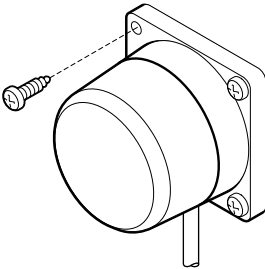

↑
Vertical

D6273-1

3.

D6274-1