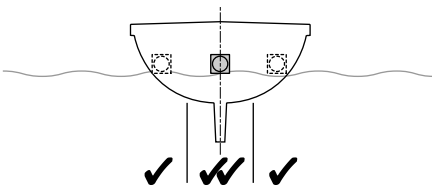

RAYMARINE FLUXGATE COMPASS INSTALLATION GUIDE

Raymarine®
www.raymarine.com

Parts supplied

Fluxgate compass
with 8 m (26 ft) cable

Compass
warning label

No8 x 3/4 inch pan-head
self-tapping screws (x4)

Tools Required

D6270-1

Min 1m (3ft 3in)

D6271-1

1.

↑
Vertical

D6272-1

2.

↑
Vertical