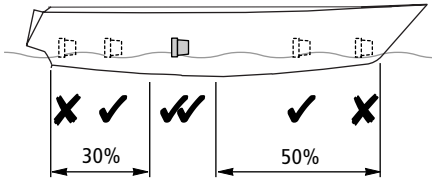

RAYMARINE FLUXGATE COMPASS INSTALLATION GUIDE

Raymarine®
www.raymarine.com

Parts supplied

Fluxgate compass
with 8 m (26 ft) cable

Compass
warning label

No8 x 3/4 inch pan-head
self-tapping screws (x4)

Tools Required

D6270-1

Min 1m (3ft 3in)

D6271-1

1.

↑
Vertical

D6272-1

2.

↑
Vertical