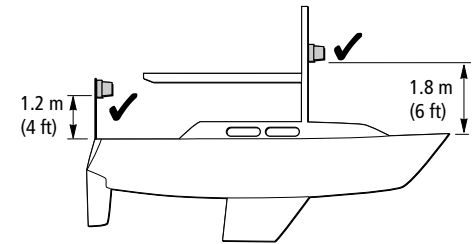

RAYMARINE FLUXGATE COMPASS INSTALLATION GUIDE

Raymarine®
www.raymarine.com

Parts supplied

Fluxgate compass
with 8 m (26 ft) cable

Compass
warning label

No8 x 3/4 inch pan-head
self-tapping screws (x4)

Tools Required

D6270-1

Min 1m (3ft 3in)

D6271-1

1.

↑
Vertical

D6272-1

2.

↑
Vertical