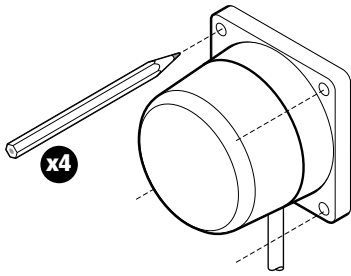

RAYMARINE FLUXGATE COMPASS INSTALLATION GUIDE

Raymarine®
www.raymarine.com

Parts supplied

Fluxgate compass
with 8 m (26 ft) cable

Compass
warning label

No8 x 3/4 inch pan-head
self-tapping screws (x4)

Tools Required

D6270-1

Min 1m (3ft 3in)

D6271-1

1.

↑
Vertical

D6272-1

2.

↑
Vertical