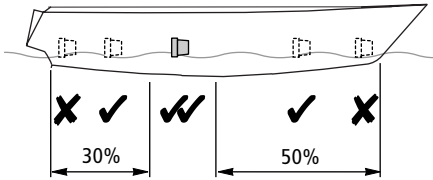

RAYMARINE FLUXGATE COMPASS INSTALLATION GUIDE

Raymarine®
www.raymarine.com

Parts supplied

Fluxgate compass
with 8 m (26 ft) cable

Compass
warning label

No8 x 3/4 inch pan-head
self-tapping screws (x4)

Tools Required

D6270-1

Min 1m (3ft 3in)

D6271-1

1.

↑
Vertical

D6272-1

2.

↑
Vertical