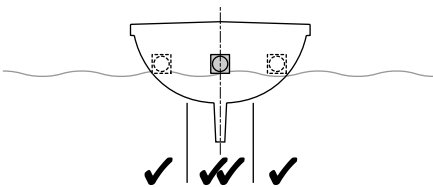

RAYMARINE FLUXGATE COMPASS INSTALLATION GUIDE

Raymarine®
www.raymarine.com

Parts supplied

Fluxgate compass
with 8 m (26 ft) cable

Compass
warning label

No8 x 3/4 inch pan-head
self-tapping screws (x4)

Tools Required

D6270-1

Min 1m (3ft 3in)

D6271-1

1.

↑
Vertical

D6272-1

2.

↑
Vertical