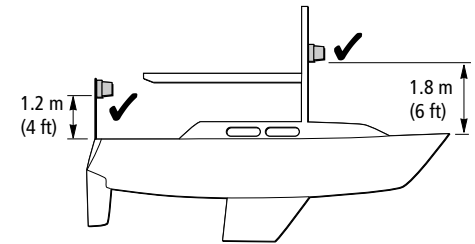

RAYMARINE FLUXGATE COMPASS INSTALLATION GUIDE

Raymarine®
www.raymarine.com

Parts supplied

Fluxgate compass
with 8 m (26 ft) cable

Compass
warning label

No8 x 3/4 inch pan-head
self-tapping screws (x4)

Tools Required

D6270-1

Min 1m (3ft 3in)

D6271-1

1.

↑
Vertical

D6272-1

2.

↑
Vertical