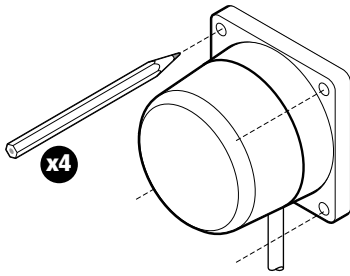

RAYMARINE FLUXGATE COMPASS INSTALLATION GUIDE

Raymarine®
www.raymarine.com

Parts supplied

Fluxgate compass
with 8 m (26 ft) cable

Compass
warning label

No8 x 3/4 inch pan-head
self-tapping screws (x4)

Tools Required

D6270-1

Min 1m (3ft 3in)

D6271-1

1.

↑
Vertical

D6272-1

2.

↑
Vertical